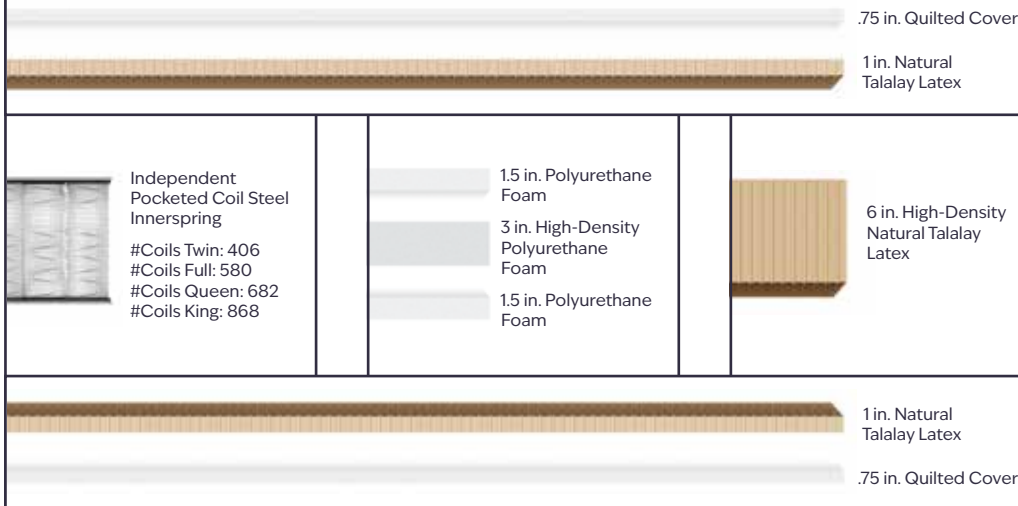

Resilience Luxe

Nothing but the unique, resilient feel of natural Talalay latex from top to core

PRICE: $$$$
FIRMNESS: 3-7
HEIGHT: 10 IN.
DOUBLE-SIDED

TOP/BOTTOM MATTRESS CORE TOP/BOTTOM