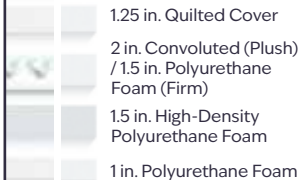

Quiet Night

No-frills traditional mattress

PRICE: \$
FIRMNESS: 3-6
HEIGHT: 10-11.5 IN.
SINGLE-SIDED

MATTRESS TOP

TOP/BOTTOM

Quiet Night Duo

Quiet Night, but double-sided with added edge support

PRICE: \$
FIRMNESS: 4-7
HEIGHT: 10.5-13 IN.
DOUBLE-SIDED

Quiet Night Luxe

Additional soft pillowtop padding for extra comfort

PRICE: \$\$
FIRMNESS: 2-4
HEIGHT: 12 IN.
SINGLE-SIDED

MATTRESS CORE

Polyester Pad
Resinated Pad
Protective Mesh
Mid-Section Support Pad