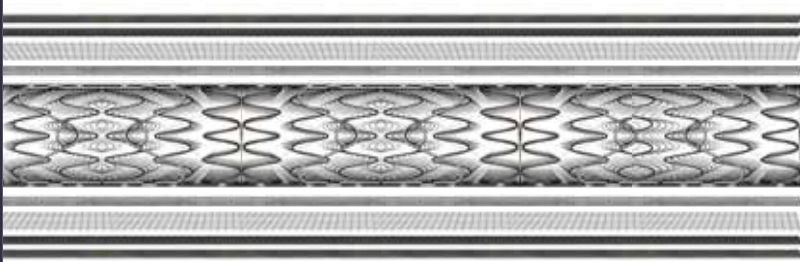

Edge support plus the unique comfort of latex

PRICE: **\$\$\$**
FIRMNESS: **3-5**
HEIGHT: **15 IN.**
DOUBLE-SIDED

1.25 in. Quilted Cover
1 in. Natural Talalay Latex
2 in. Polyurethane Foam w/High-Density Perimeter Support

TOP/BOTTOM

MATTRESS CORE

TOP/BOTTOM

Resinated Pad
Polyester Pad
Protective Mesh
Mid-Section Support Pad

12.75 Gauge Steel Innerspring & Double Edge Side Supports

Mid-Section Support Pad
Protective Mesh
Polyester Pad
Resinated Pad