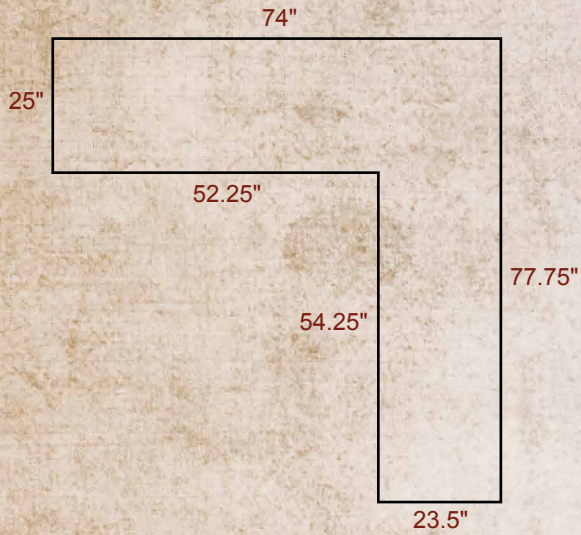

# MELBOURNE STYLE

Melbourne End Table  
24" W x 24" H x 24" D

Melbourne End Table  
16" W x 24" H x 24" D  
SPACE SAVER

Melbourne Coffee Table  
48" W x 19" H x 24" D

# ASPEN STYLE

**ASP 3640 BCD**  
38" W x 40" H x 15" D

**ASP 3650 BC**  
38" W x 50" H x 15" D

ALSO AVAILABLE IN:

**ASP 3632**  
38" W x 32" H x 15" D

**ASP 3660**  
38" W x 60" H x 15" D

**ASP 3672**  
38" W x 72" H x 15" D

Finished Back  
(WITH RAISED SLAT)

2669 Desk

70" W x 31" H x 26" D

WITH FINISHED BACK AND PENCIL DRAWER

## 2100 L-Desk 2100 Hutch

75.5" W x 51.5" H x 19.25" D  
STANDARD WITH 3 LIGHTS AND GLASS SHELVES  
STANDARD WITH WATERFALL EDGE  
NOT AVAILABLE WITH BEVEL

Inside Light  
(ONE IN EACH SECTION)

Keyboard Drawer  
Tower Cubicle