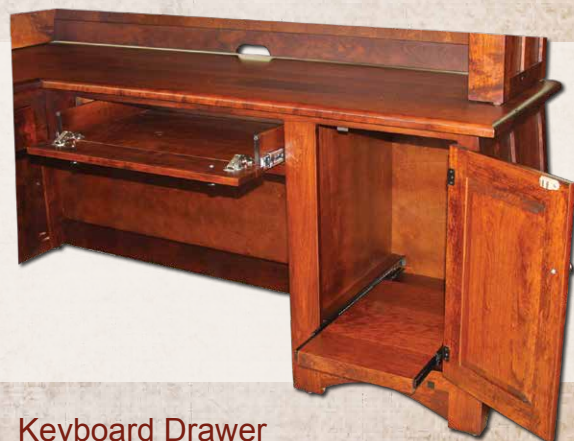

Finished Back  
(WITH RAISED SLAT)

2669 Desk

70" W x 31" H x 26" D

WITH FINISHED BACK AND PENCIL DRAWER

## 2100 L-Desk 2100 Hutch

75.5" W x 51.5" H x 19.25" D  
STANDARD WITH 3 LIGHTS AND GLASS SHELVES  
STANDARD WITH WATERFALL EDGE  
NOT AVAILABLE WITH BEVEL

Inside Light  
(ONE IN EACH SECTION)

Keyboard Drawer  
Tower Cubicle