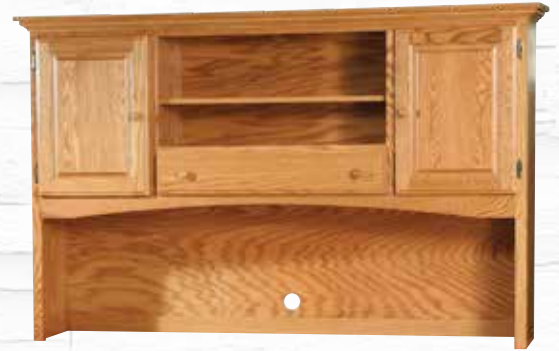

RBW 3636

RBW 2472

Office Collection

SHOWN IN: OAK

Oak Pulls Standard on all desks
On all other wood species –
Hardware: K 516 SN

#57 Large Computer Desk With #56 72" Hutch

Adjustable shelf behind door.

24"D x 72"W x 30"H

Hutch: 14"D x 72"W x 46"H

Letter-sized file drawers.

#58 Hutch

14"D x 60"W x 46"H

Available with glass doors.

Fits the Executive Desk.

#64 Executive Desk

24"D x 60"W x 30"H