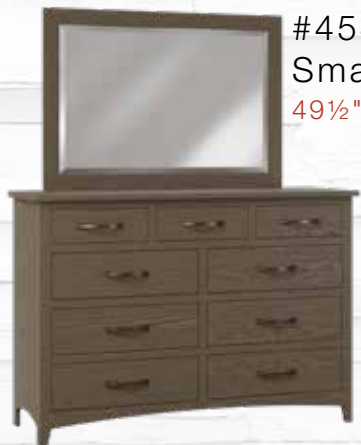

#475 Sliding Top
on Nightstand
(optional)

#451 3 Drawer
Nightstand
19"D x 24"W x 27½"H

#467 Secret Felt Lined Dresser
Drawer (optional)

#453M
Large Mirror
43½"W x 43½"H

#453 Lo Dresser
21"D x 61½"W x 33½"H